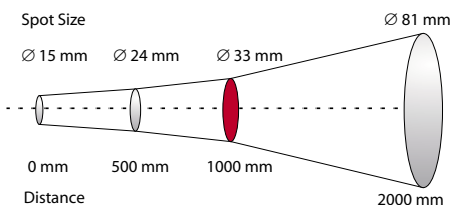

INSPACTO CAR

The hand-held for the car repair shop

The *INSPACTO CAR* is a precise and easy to use infrared hand-held thermometer for non-contact temperature measurement in the car repair shop. Temperature differences on surfaces can be measured very fast (300 ms) and safe.

Typical applications:

- Car repair shop - measurement of:
  - Exhaust temperatures
  - Air conditioning (car)
  - Engine block temperatures

INSPACTO CAR